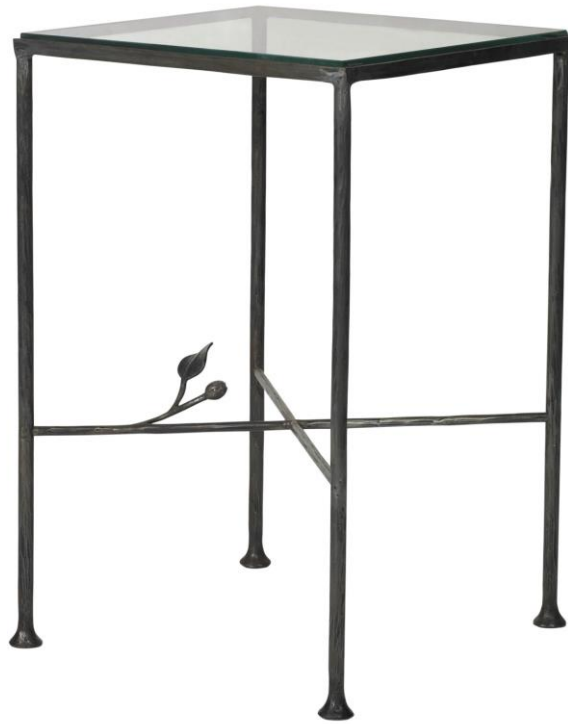

RICHARD TAYLOR DESIGNS

Leaf Side Table

Available sizes:

H: 60cm x W: 40cm x L: 60cm

H: 60cm x W: 40cm x L: 40cm

Custom sizes are available

Finishes:

Antique Iron

Top Separate: Glass, Wood, Marble/Stone