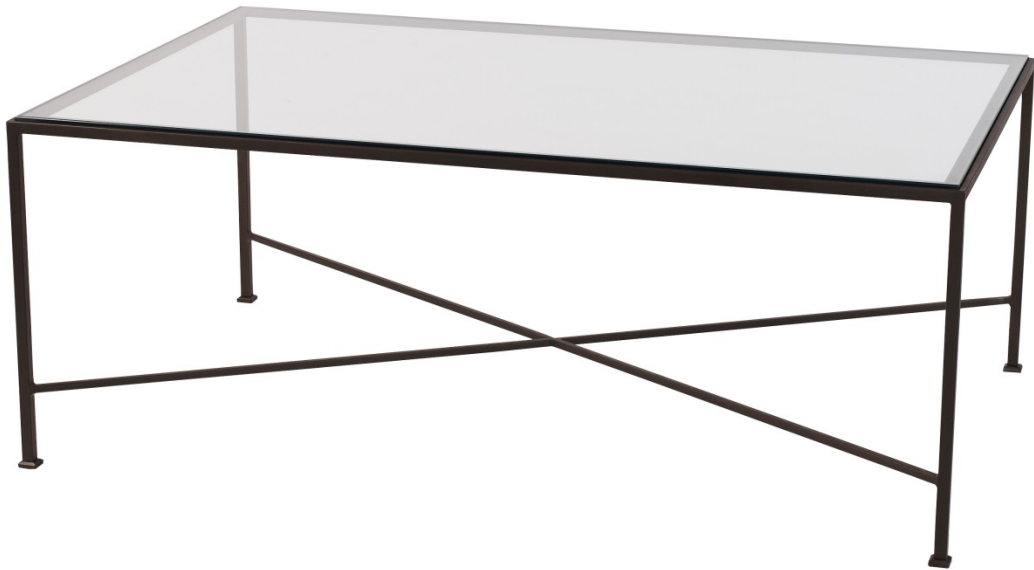

RICHARD TAYLOR DESIGNS

Outline Coffee Table X-frame

Size: 120cm x 80cm x H: 46cm.

Custom.

Finishes: Gunmetal. Brown Bronze.

Table top: Glass. Wood. Marble. Stone.