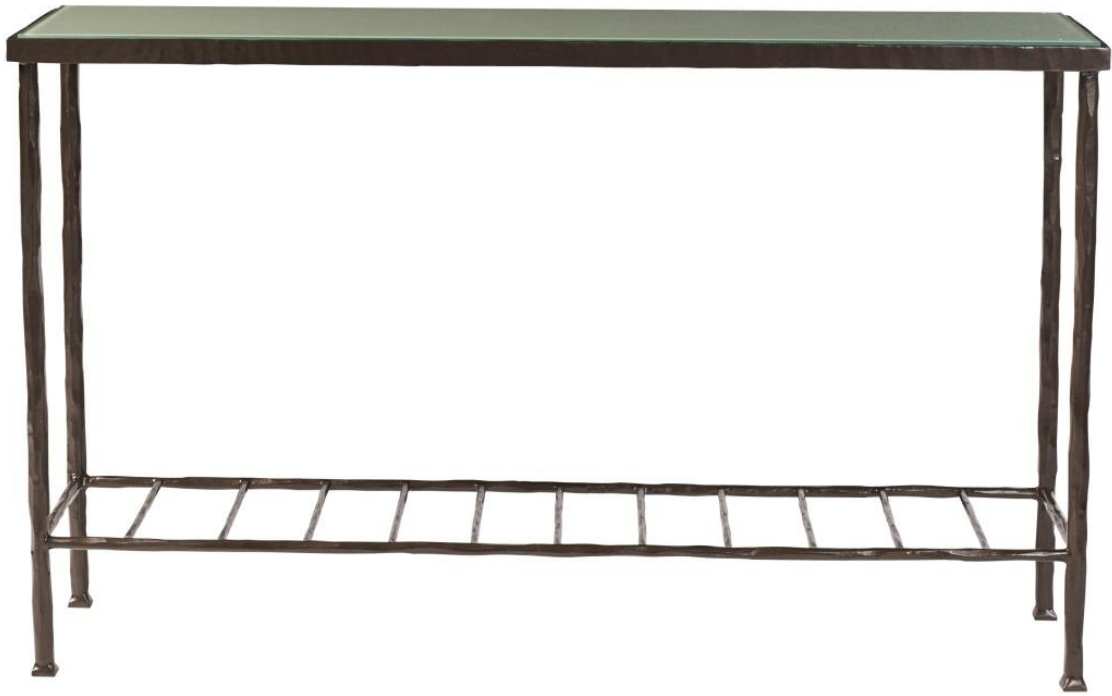

# RICHARD TAYLOR DESIGNS

Forged Pienza Console table

Size: 130cm x H: 80cm. Custom.

Finishes: Brown Bronze. Gun metal.

Table top: Glass. Wood. Marble.  
Stone.