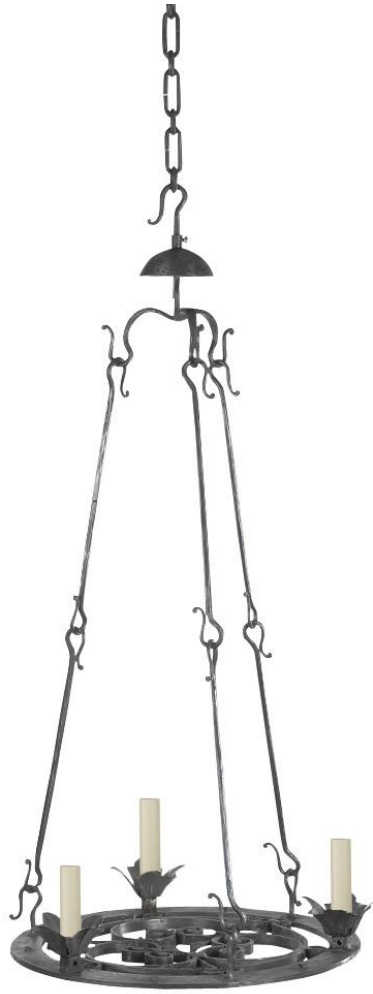

RICHARD TAYLOR DESIGNS

Palazzo Circular Pendant

Size:

Dia: 44cm

H: 88cm

Finish: Wrought Iron