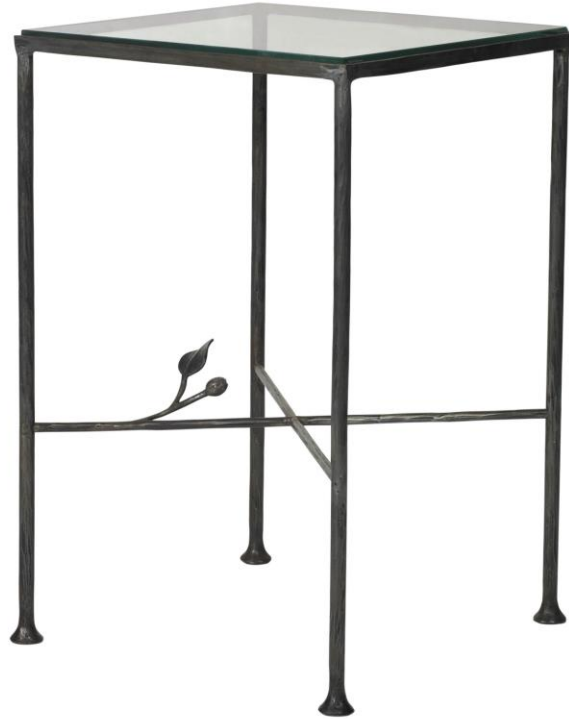

# RICHARD TAYLOR DESIGNS

## Leaf Side Table

Size:

40cm x 40cm x H: 60cm

Custom sizes are available

Finishes:

Antique Iron

Top Separate: Glass, Wood, Marble/Stone