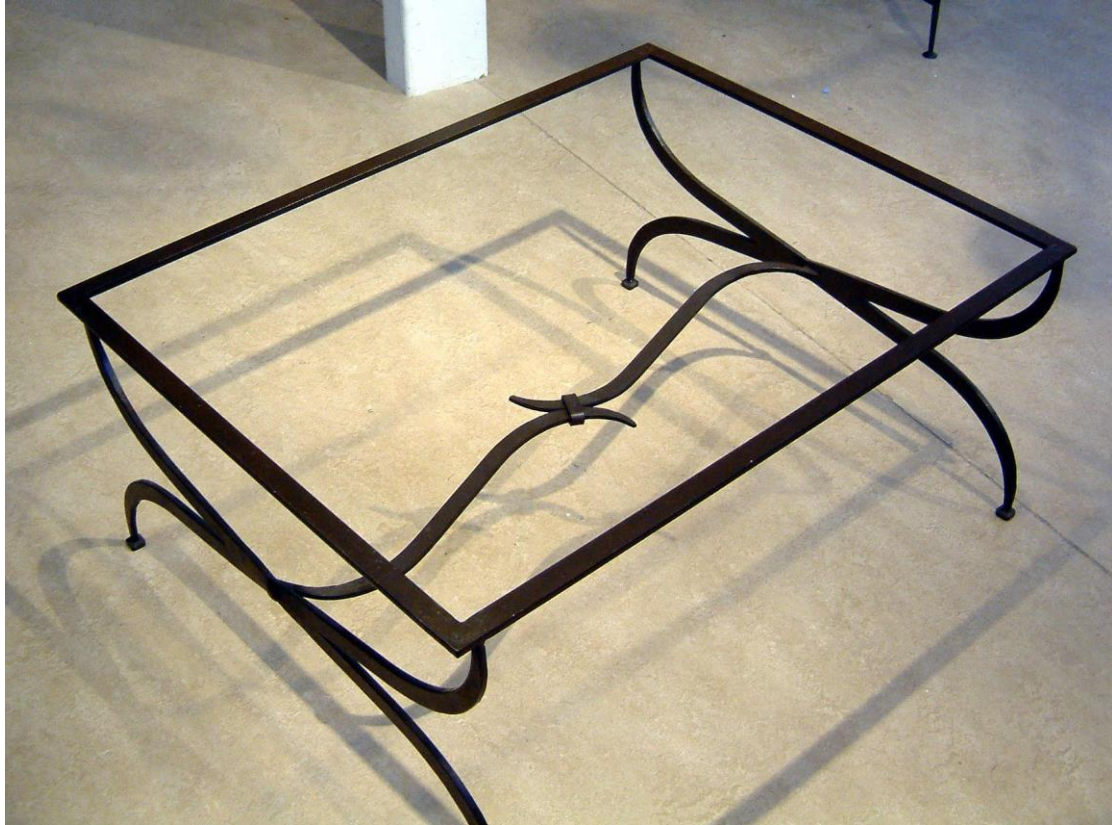

RICHARD TAYLOR DESIGNS

Capri Coffee Table

Size:

110cm x 71cm x H: 46cm

Finish: Brown Bronze

Top Separate: Glass, Wood, Marble/Stone