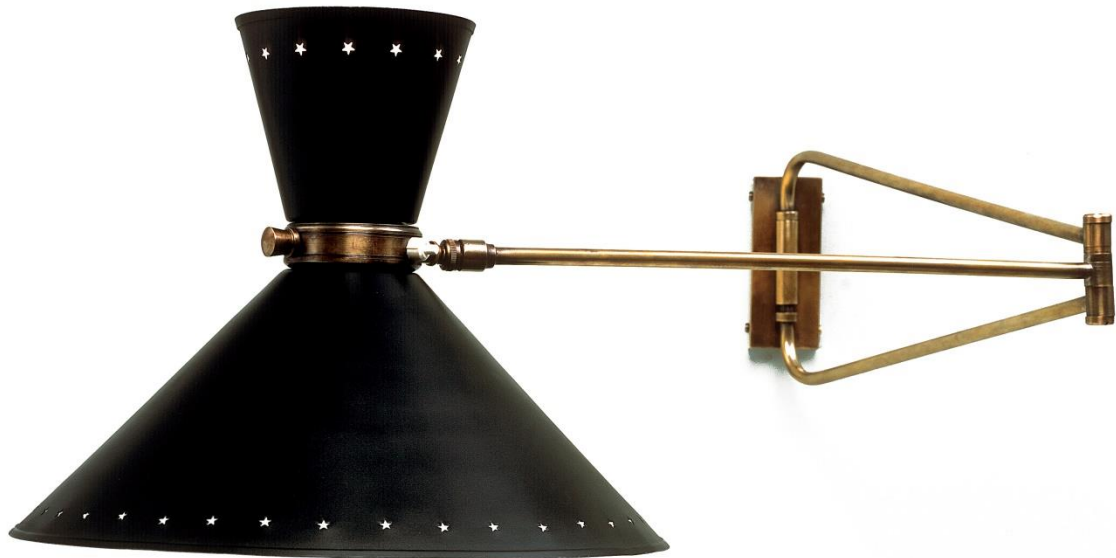

RICHARD TAYLOR DESIGNS

50's Wall Light

Size:

Dia: 36cm

H: 30cm

Proj: 108cm

Available Finishes:

Antique Brass or Nickel