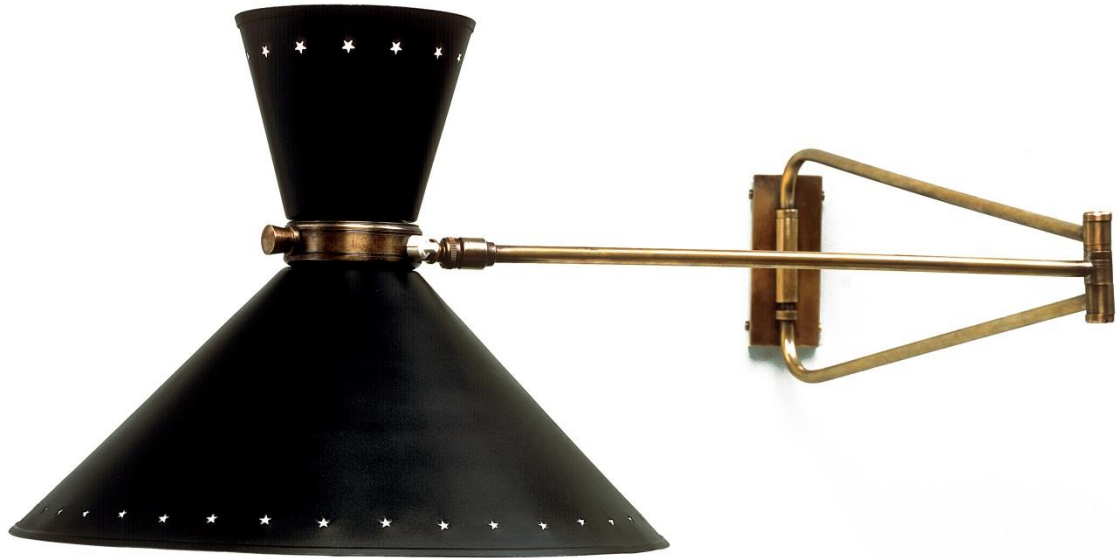

RICHARD TAYLOR DESIGNS

50's Wall Light

Size:

Dia: 36cm

H: 30cm

Proj: 108cm

Available Finishes:

Antique Brass or Nickel